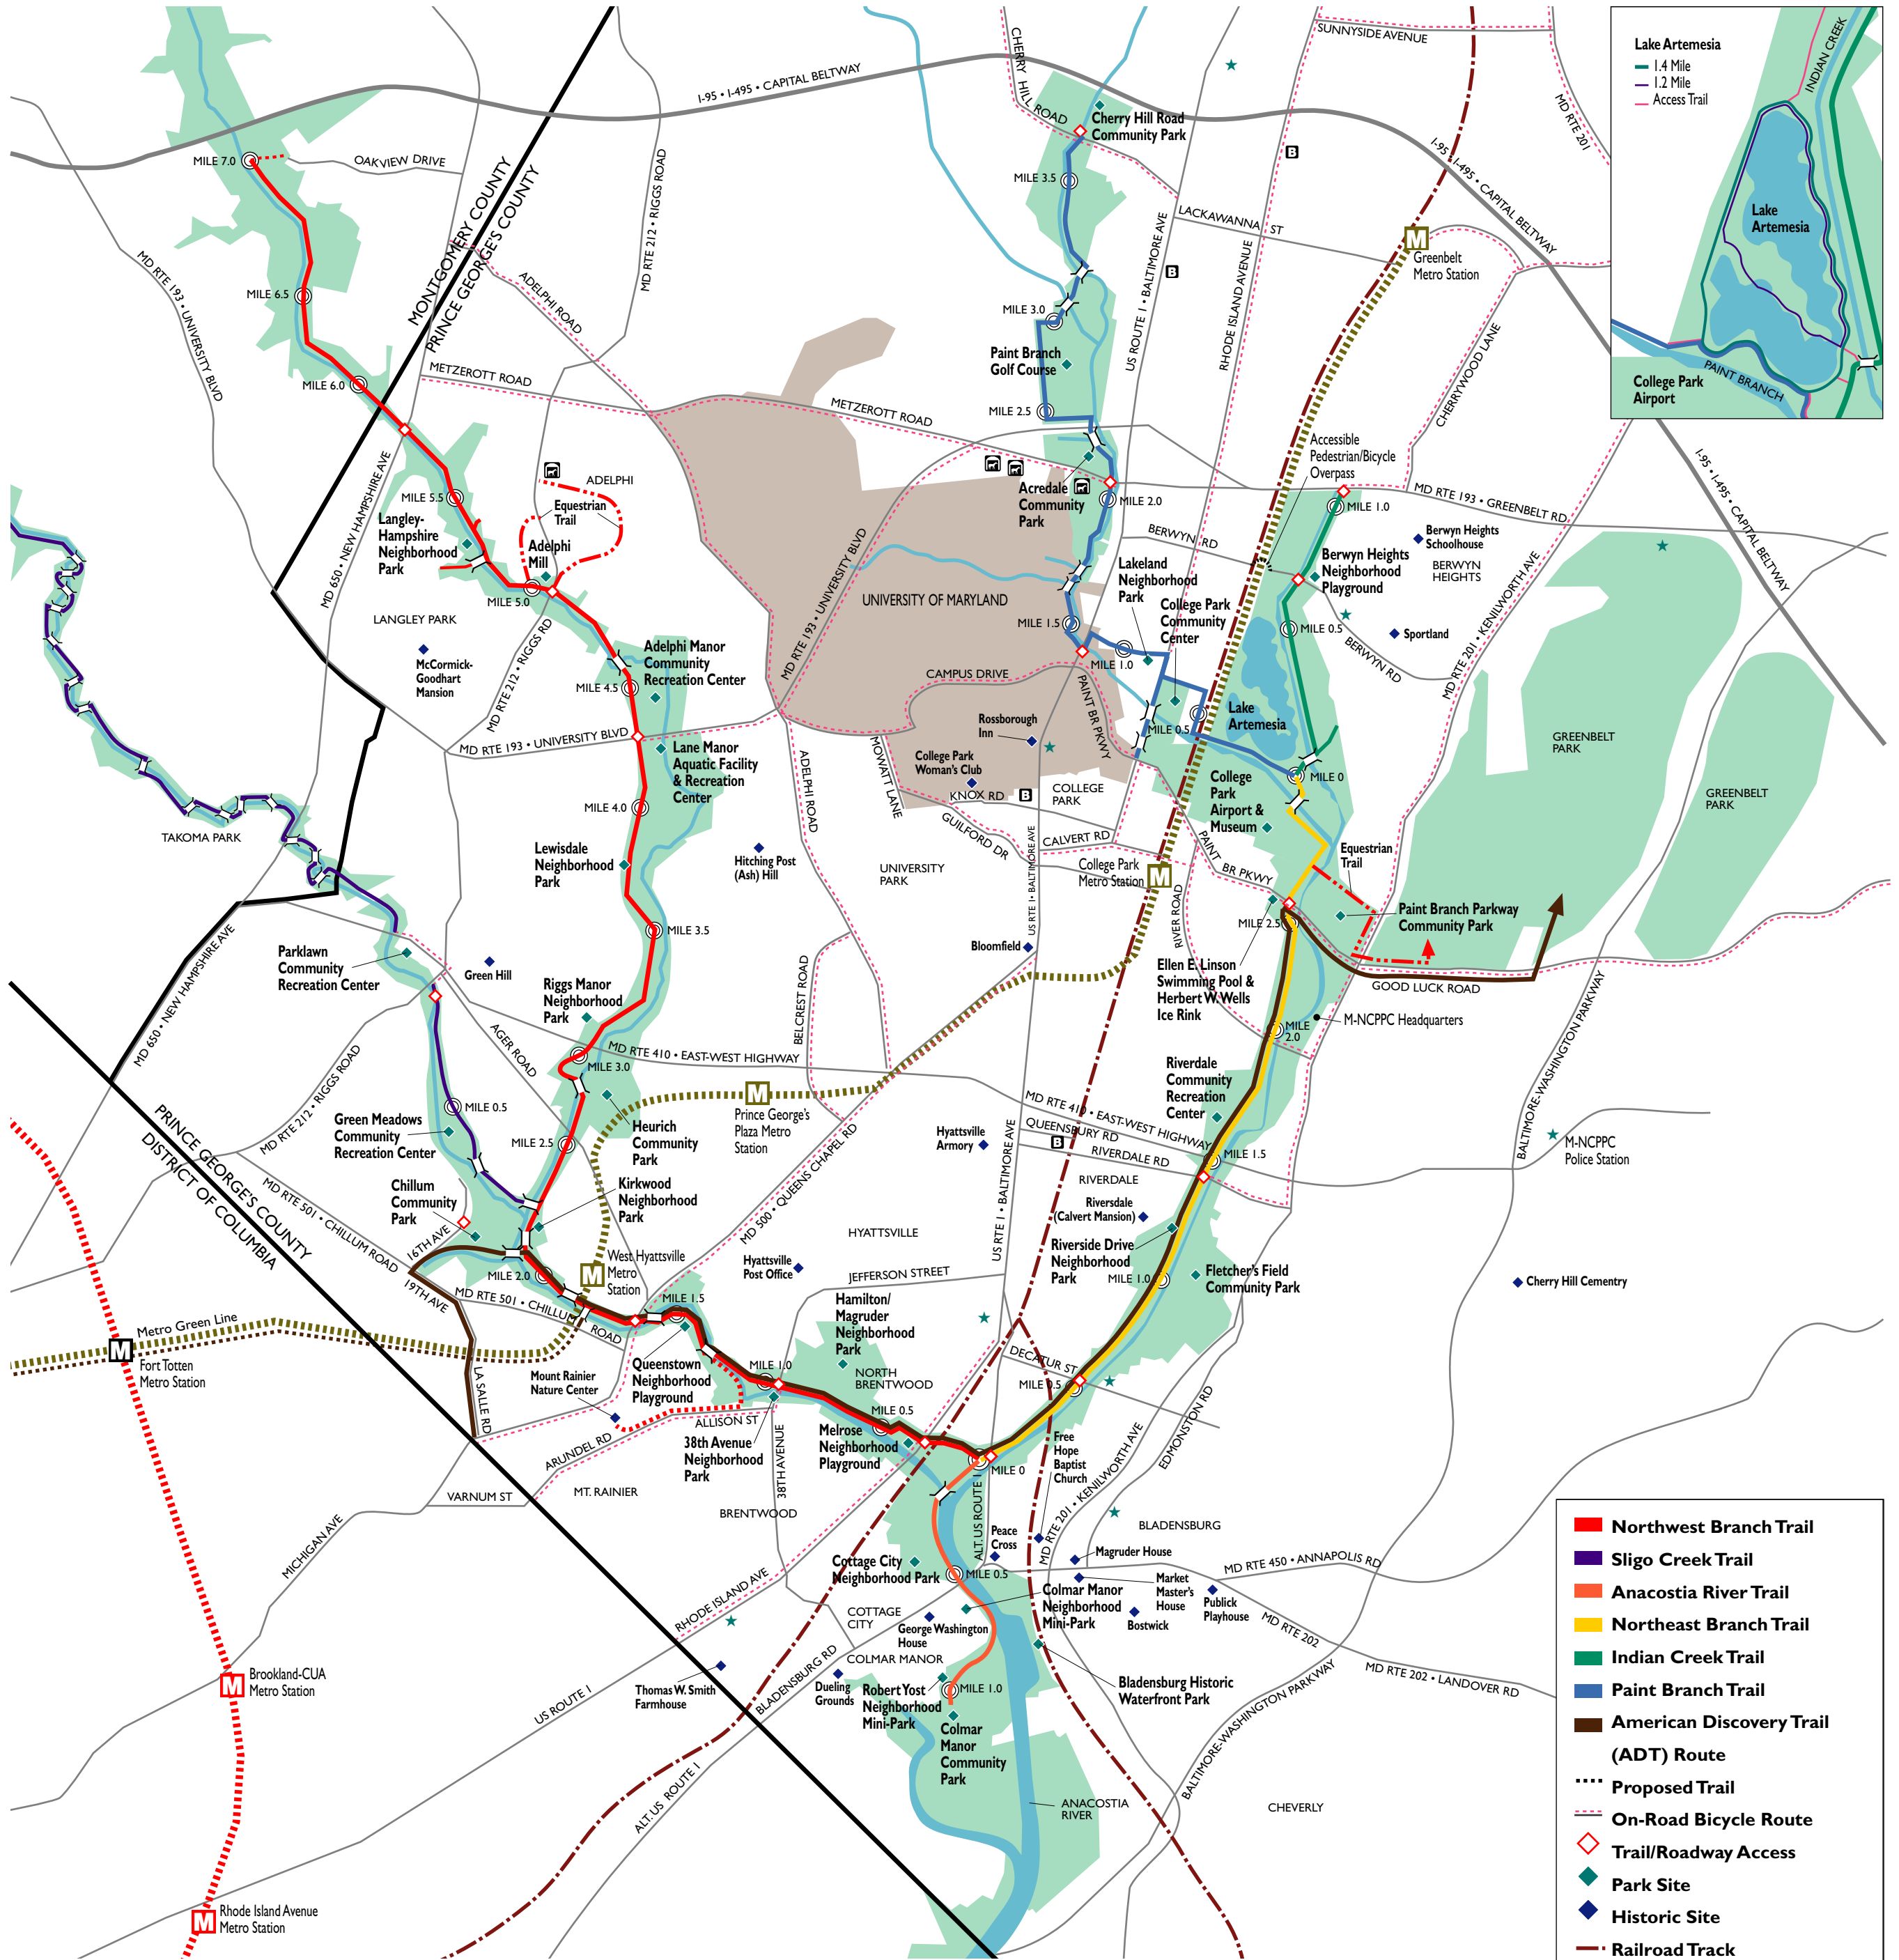

Anacostia Tributary Trail System

T I P S F O R T R A I L S A F E T Y

Smart Trail Use

Share the Trail. The trail is accessed by a variety of users at the same time. Please be courteous to ALL users. Remember, pedestrians have the right-of-way. All users should always stay to the right on the trail. Bicyclists should pull off the trail when stopping, give a voice, bell, or horn warning when passing other users, and should not exceed a speed of 12 miles per hour. Cyclists should exercise common sense, travel at speeds appropriate to the conditions of the trail, and wear helmets. Horses should use grass shoulder where possible.

Legend:

- █ Northwest Branch Trail
- █ Sligo Creek Trail
- █ Anacostia River Trail
- █ Northeast Branch Trail
- █ Indian Creek Trail
- █ Paint Branch Trail
- █ American Discovery Trail (ADT) Route
- ⋯ Proposed Trail
- - - On-Road Bicycle Route
- ◇ Trail/Roadway Access
- ◆ Park Site
- ◆ Historic Site
- Railroad Track
- B Bike Shop
- H Horse Stable
- Bridge
- ★ Police Station

Scale: 1 Inch = 1/2 Mile

North Arrow: NORTH