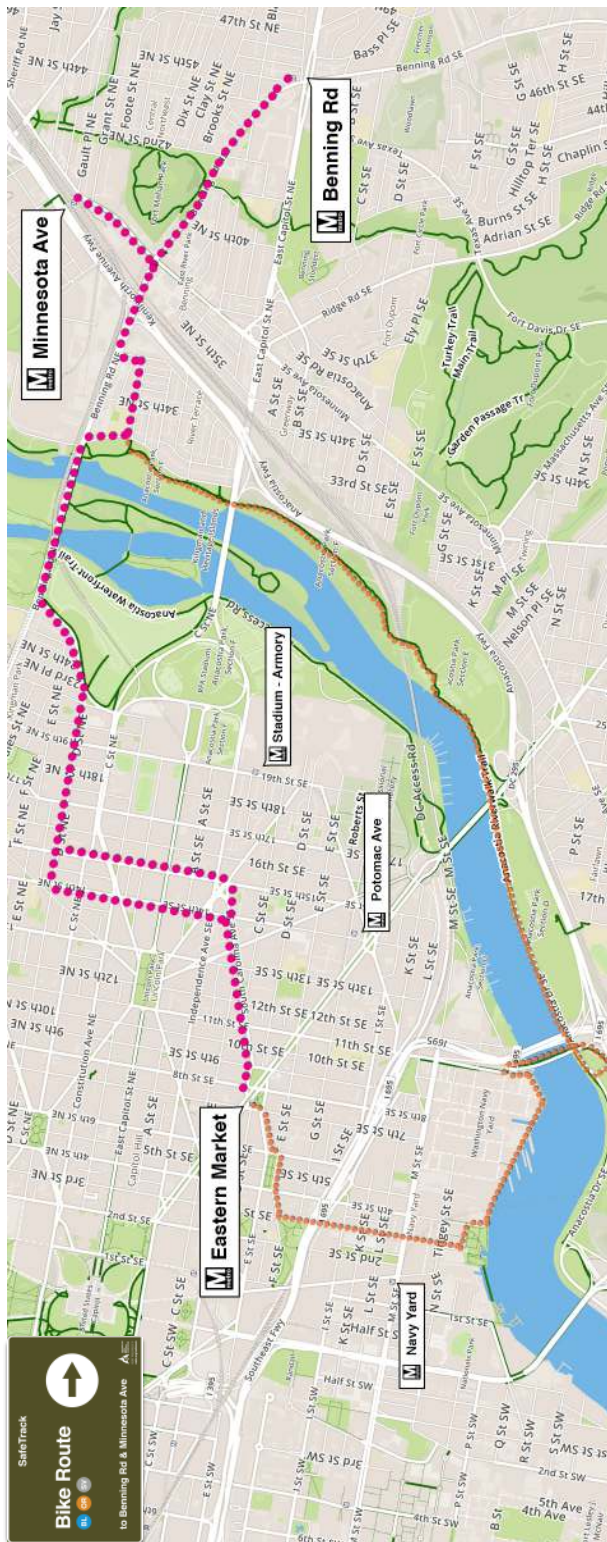

Biking Directions

Eastbound - On Street Route

- ★ From Eastern Market Metrorail station, ride north on 8th St. SE
- ★ Right on D St. SE
- ★ Left on South Carolina Ave. SE
- ★ Left on 15th St. SE
- ★ Right on C St. NE
- ★ Left on Oklahoma Ave. NE
- ★ Right onto Benning Rd. NE south sidewalk
- ★ Right on Anacostia Ave. NE
- ★ Left on Dix St. NE
- ★ Left on 36th St. NE
- ★ Right onto Benning Rd. NE south sidewalk, crossing on-ramp to bridge sidewalk
- ★ Left on Minnesota Ave. NE west sidewalk to Minnesota Ave. Metrorail station
- ★ OR
- ★ Continue on Benning Rd. NE south sidewalk to Benning Rd. Metrorail stations.

Look for these signs!

BIKING THROUGH SAFETRACK

OR SV BL

Benning Rd & Minnesota Ave to Eastern Market

Full Closure June 18 – July 3

WASHINGTON AREA BICYCLIST ASSOCIATION

MORE RESOURCES AT WABA.ORG/SAFETRACK

Let us lead the way—
Join a Convoy!

Join a group ride led by folks who know the route. We'll ride at a speed comfortable for beginners and make sure that your commute is the best part of your day. Convoys make no stops along the route.

Weekdays between Monday, June 20th and Friday, July 1st.

Inbound Departing from Minnesota Ave. and Benning Rd. Metrorail stations:

★ 7:30am

Inbound Departing from the intersection of Benning Rd. & Minnesota Ave. NE:

★ 7:40am

Outbound Departing from Eastern Market Metrorail Station: