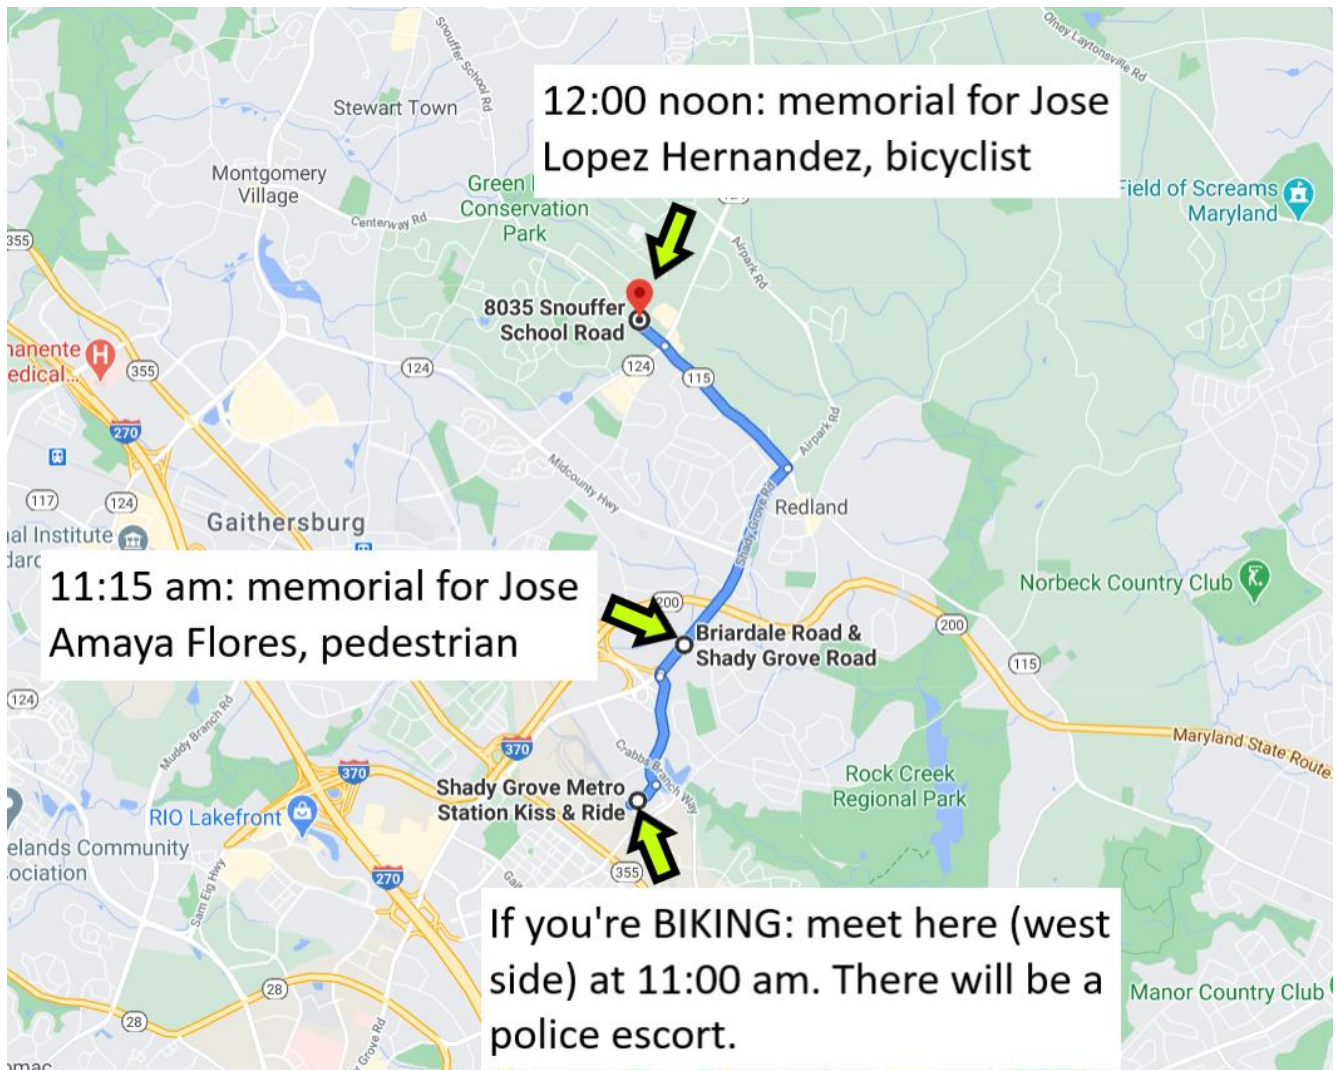

WORLD DAY OF REMEMBRANCE FOR ROAD TRAFFIC VICTIMS

Sunday, November 15

Bus directions: RideOn 58 goes to both locations but only runs every 55 minutes on Sundays.

Sponsored by

Montgomery County's Advocates for Better Transportation

Find this event on at facebook.com/actfortransit