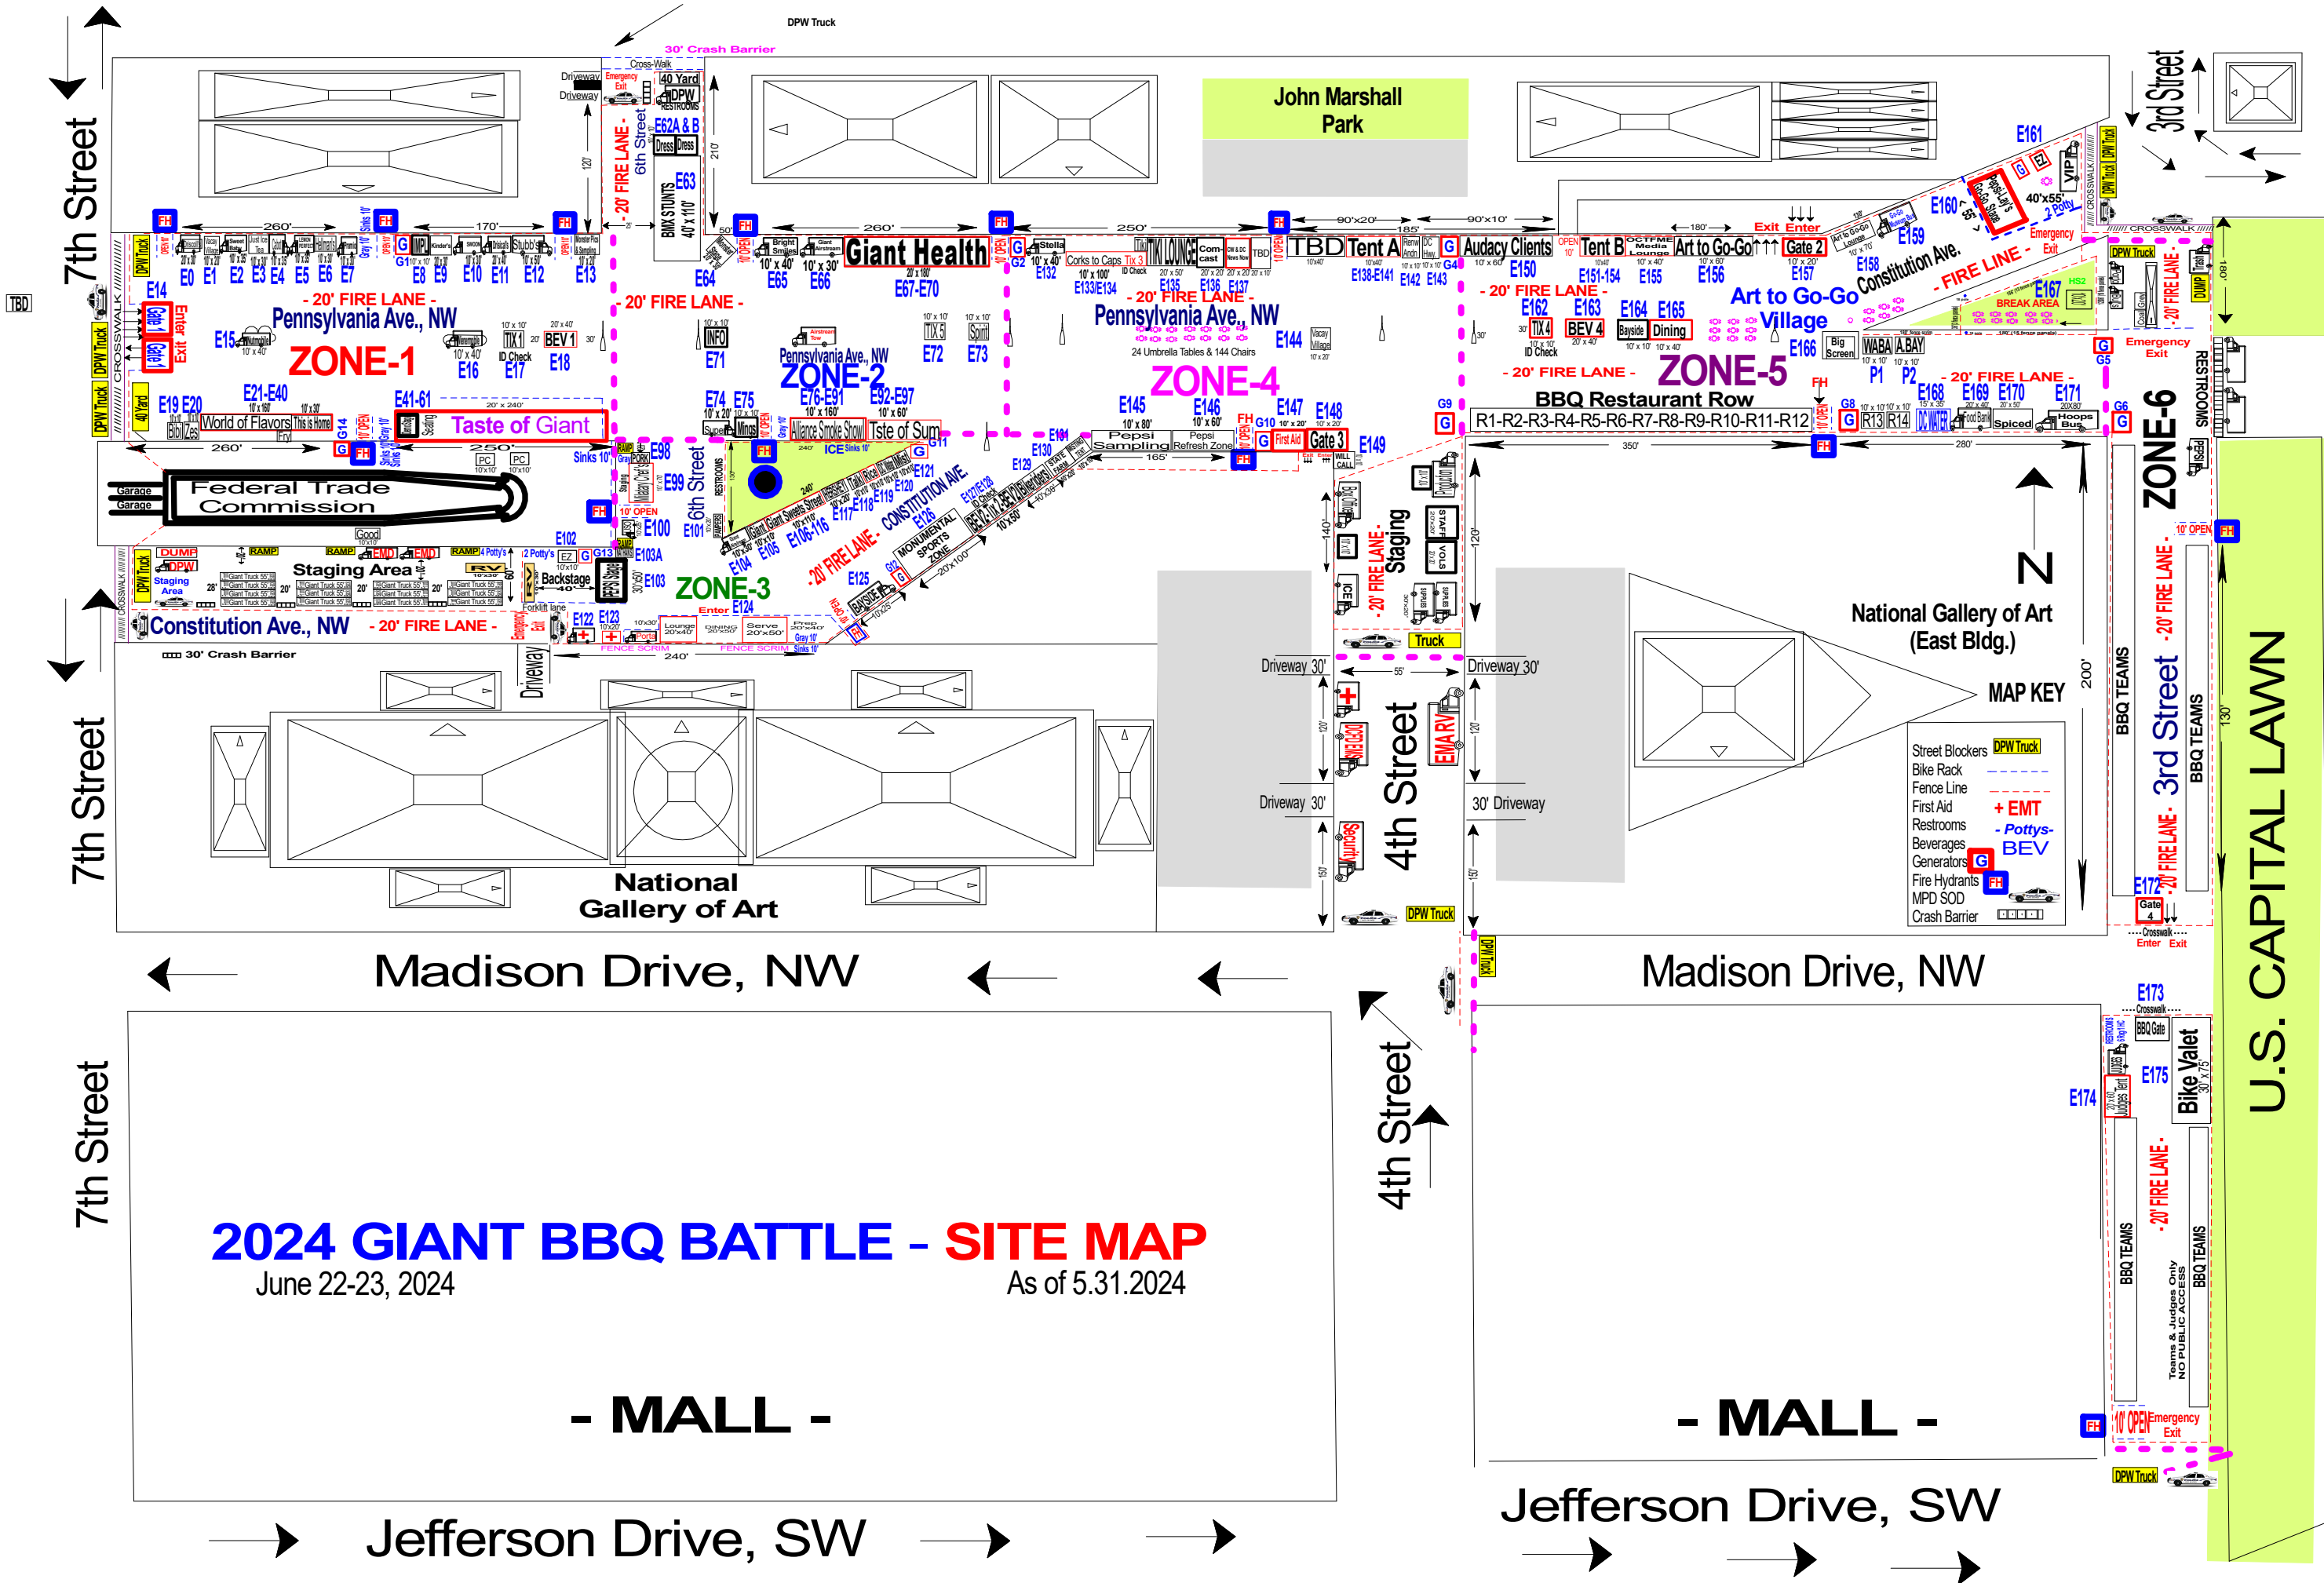

MAP KEY:

-  BEVERAGES
-  ENTRANCE GATES
-  FIRST AID
-  INFORMATION
-  RESTROOMS

GIANT NATIONAL CAPITAL BARBECUE BATTLE * JUNE 22ND & 23RD, 2024

ZONE #1 ☺

ADMISSION GATE 1

BEVERAGES – Pepsi Products / Beer & Wine

- E145 Frito's Walking Taco Bowl
- E146 Pepsi & Frito Lay Sampling
Staff/Volunteer Entrance

ZONE #5 ☺

ART TO GO-GO VILLAGE

ADMISSION GATE 2

BEVERAGES – Pepsi Products / Beer & Wine

ATTRACTIONS ☺

- E150 Audacy Clients
 - Boost Mobile
 - ADT
 - Price Benowitz
 - DC National Guard
- E152 Thursday Network - Voter Registration
- E153 WHUT
- E154 Capitol Police Recruitment
- E155 OCTFME Media Lounge
- E156 Artist Showcase
- E158 Art to Go-Go Lounge
- E159 Go-Go Museum Bus

PEPSI-LAY'S DC GO-GO STAGE

DC RESTAURANT ROW

- E162 Bayside Bull
- E163 Bayside Bull Dining Tent
- R1 Bayside Bull
- R2 Dyvine BBQ in Motion
- R3 Good Googly Goo
- R4 JDs House of Bacon
- R5 MGM Roast Beef
- R6 The Tender Rib
- R7 NC Ribs on Wheels
- R8 Smokecraft
- R9 Eggrollierz
- R10 DCity Smokehouse
- R11 Shuck Shack
- R12 Bacon on a Stick
- R13 Firenzes Artisanal Gelato
- R14 Inside Out Cookie Company

JUDGE'S TENT

BIKE TO THE BATTLE

- E175 DC Bike Valet
Free Bike Parking

2024 GIANT BBQ BATTLE - SITE MAP

June 22-23, 2024

As of 5.31.2024

- MALL -

- MALL -