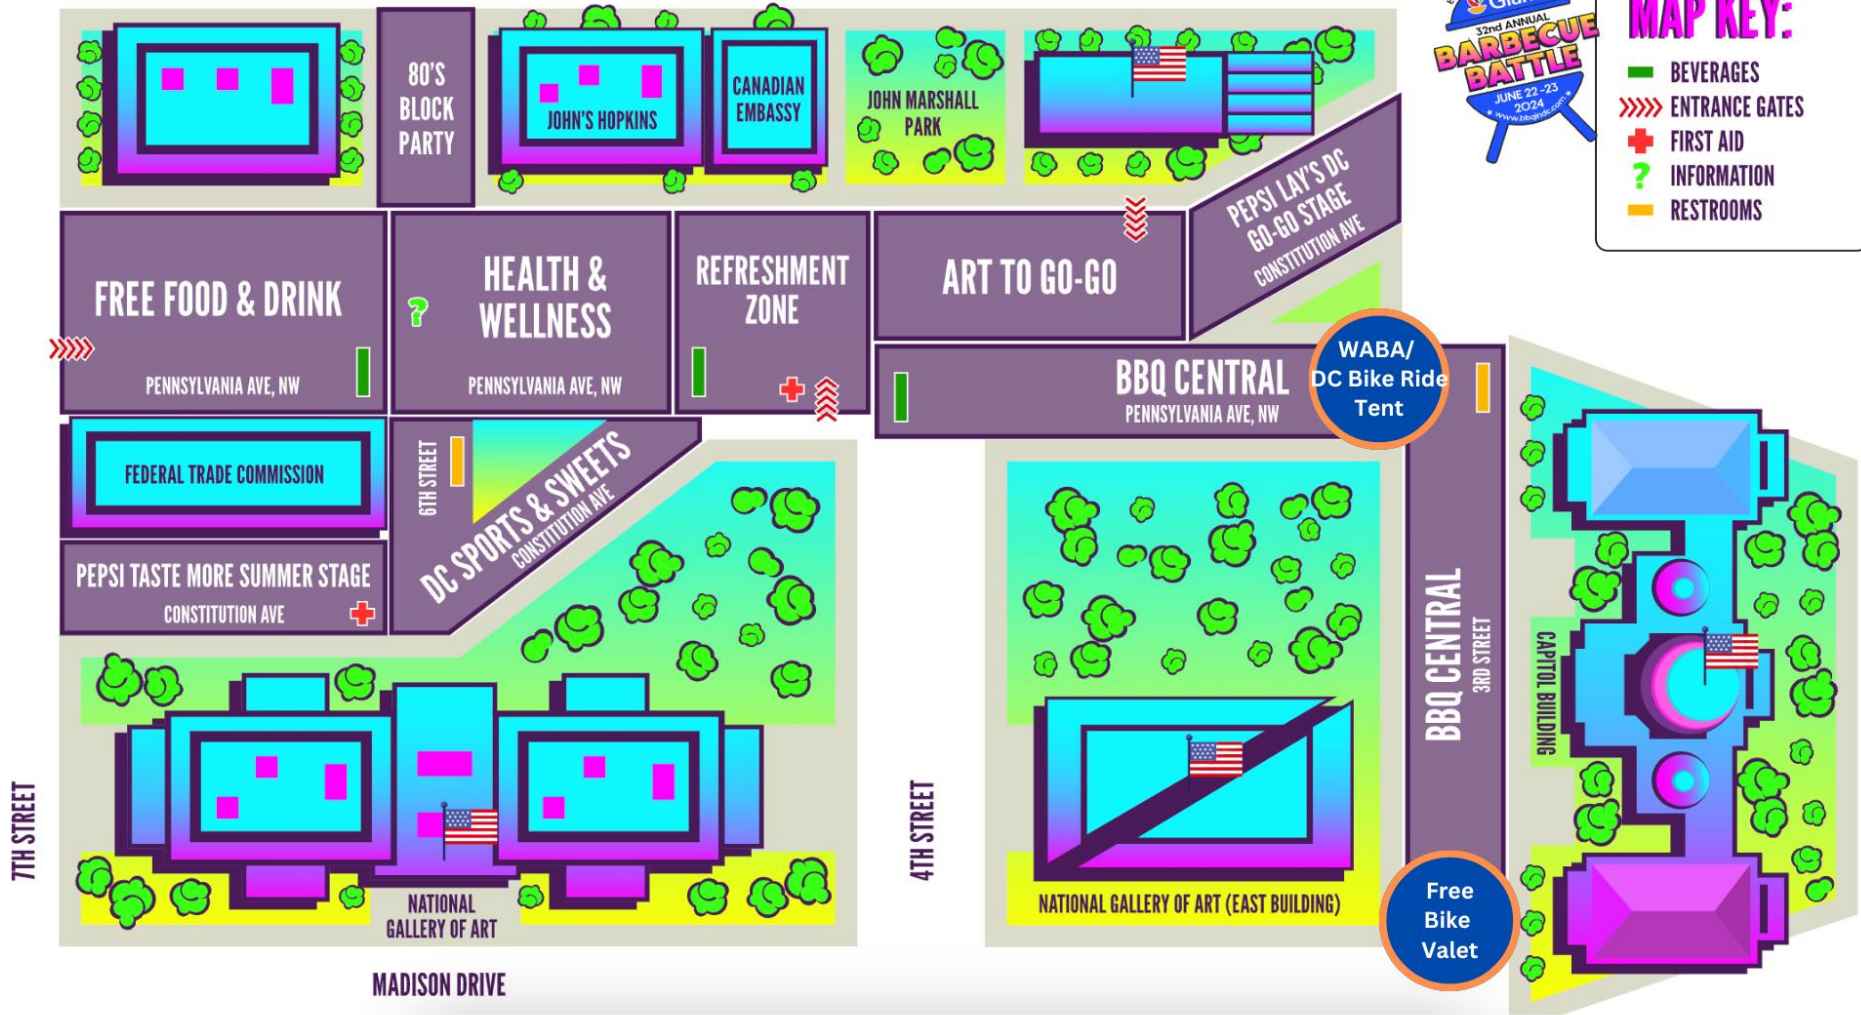

MAP KEY:

-  BEVERAGES
-  ENTRANCE GATES
-  FIRST AID
-  INFORMATION
-  RESTROOMS

GIANT NATIONAL CAPITAL BARBECUE BATTLE * JUNE 22ND & 23RD, 2024

ZONE #1 ☺

ADMISSION GATE 1

BEVERAGES – Pepsi Products / Beer & Wine

GIANT TASTE OF SUMMER ☺

- E92 Pop Chips
- E93 5 Hour Energy
- E94 Takis
- E95 San Pellegrino
- E96 Essentia
- E97 Maison Perrier

ZONE #3

BEVERAGES – Pepsi Products / Beer & Wine

- E98 National Pork Board
- E99 USO Military Chef Cook-Off
Airforce, Army, Coast Guard, Marines & Navy
- E100 USO Letter to the Troops
- E101 Pampers Baby Changing Station
- E103 Nathan's Famous

- E145 Frito's Walking Taco Bowl
- E146 Pepsi & Frito Lay Sampling
Staff/Volunteer Entrance

ZONE #5 ☺

ART TO GO-GO VILLAGE

ADMISSION GATE 2

BEVERAGES – Pepsi Products / Beer & Wine

ATTRACTIONS ☺

- E150 Audacy Clients
 - Boost Mobile
 - ADT
 - Price Benowitz
 - DC National Guard
- E152 Thursday Network - Voter Registration
- E153 WHUT
- E154 Capitol Police Recruitment
- E155 OCTFME Media Lounge
- E156 Artist Showcase
- E158 Art to Go-Go Lounge
- E159 Go-Go Museum Bus

PEPSI-LAY'S DC GO-GO STAGE

DC RESTAURANT ROW

- E162 Bayside Bull
- E163 Bayside Bull Dining Tent
- R1 Bayside Bull
- R2 Dyvine BBQ in Motion
- R3 Good Googly Goo
- R4 JDs House of Bacon
- R5 MGM Roast Beef
- R6 The Tender Rib
- R7 NC Ribs on Wheels
- R8 Smokecraft
- R9 Eggrollierz
- R10 DCity Smokehouse
- R11 Shuck Shack
- R12 Bacon on a Stick
- R13 Firenzes Artisanal Gelato
- R14 Inside Out Cookie Company